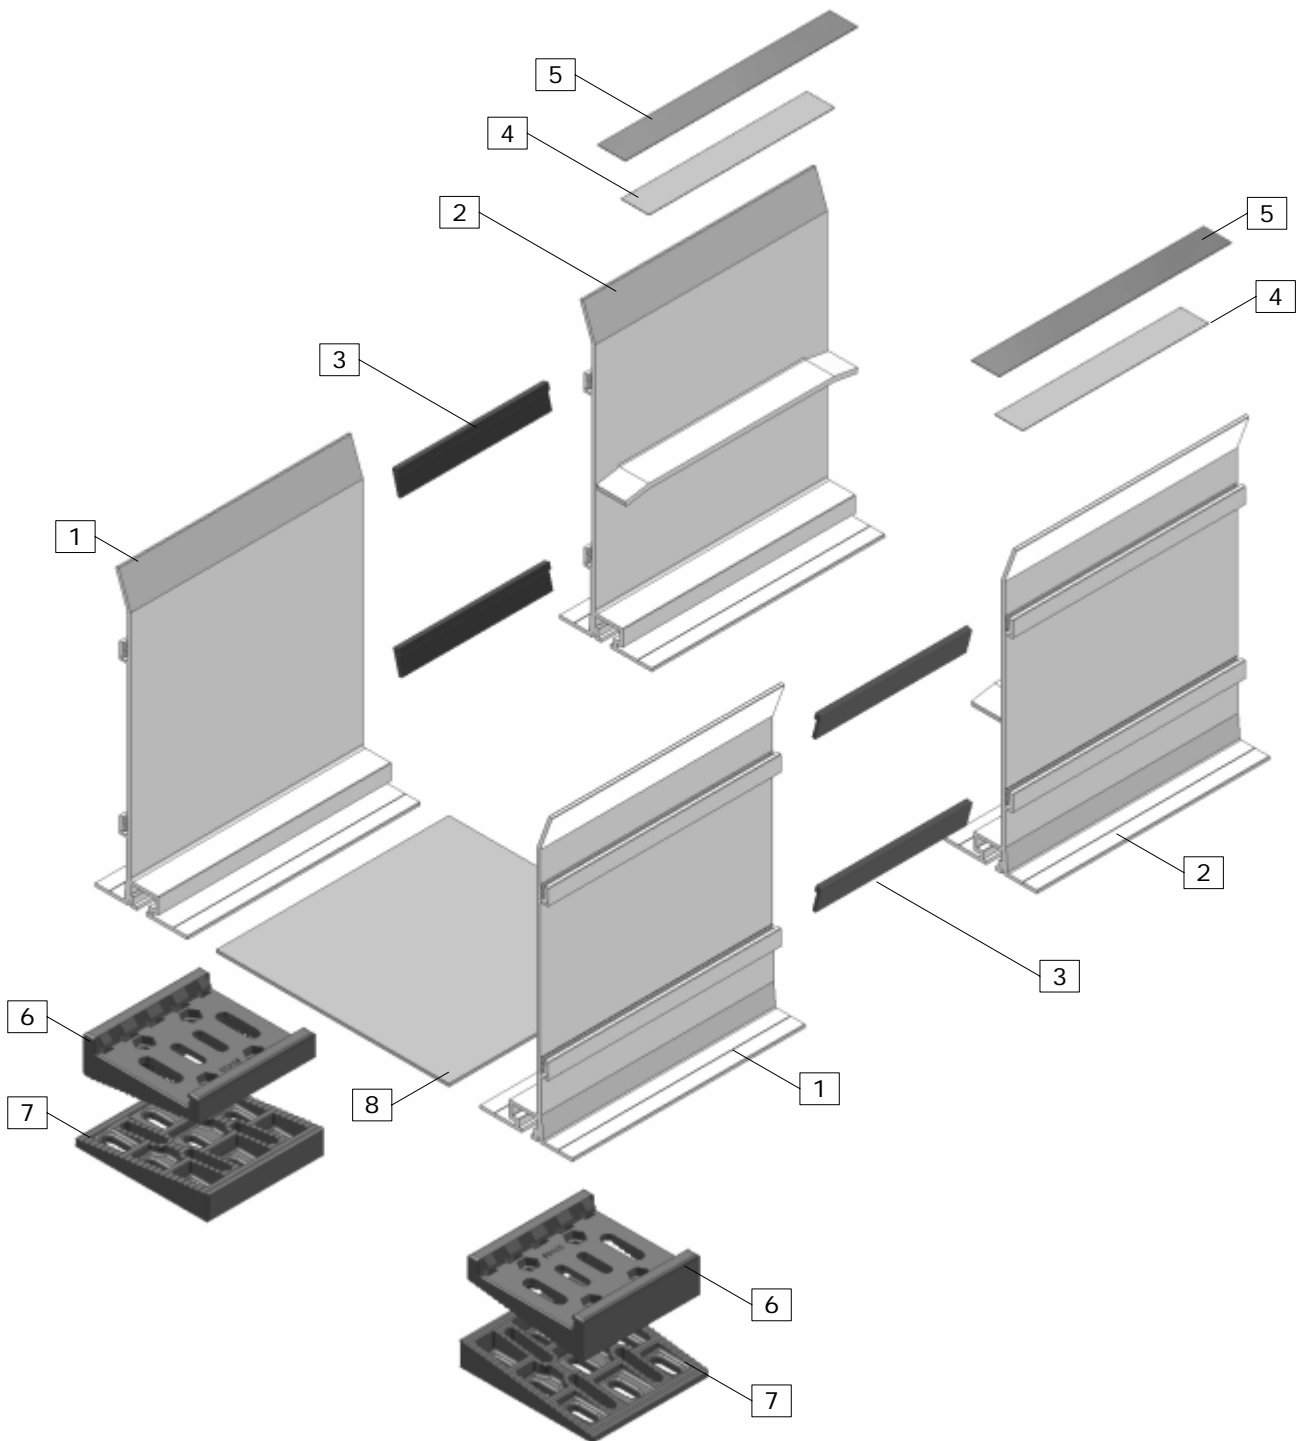

Accessories for cable carriers

Modular guide channel system
made of aluminium profile bars

Type	Page
Series 1200	2

Item	Description / Remarks	Mat.-No.
1	Channel side wall profile bar 1200 without support / L=3000mm, Aluminium	5445
2	Channel side wall profile bar 1200 with support / L=3000mm, Aluminium	5440
3	Plastic clamping profile/ L=130mm, 2 pieces per connection	78060
4	Adhesive tape 19x1	18577
5	Special sliding sheet 0.4x22 / stainless Steel	2090
6	Fixator upper part / plastic	5425
7	Fixator lower part / plastic	5424
8	Floor plate / s=2.5mm, available on request	Not at stock
No pic.	Rivet 3x10 / for additional fixing of special sliding sheet	29344