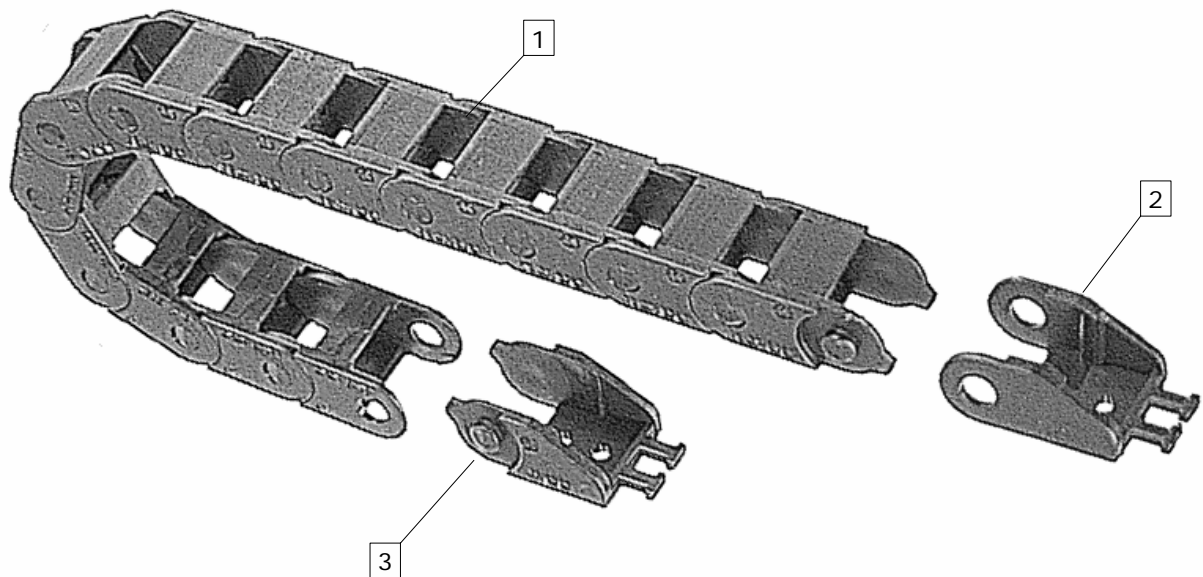

# BASIC-LINE

Cable carriers with fixed chain widths

MONO Type 0202

Type	Page
0202.....	2

Type 0202:

Inside/outside: Not to be opened

Item	Description / Remarks	Bi 06	Bi 10	Bi 15	Bi 20
1 <sup>1</sup>	0202 KR 18	53400	53405	53410	53414
	0202 KR 28	53401	53406	53411	53415
	0202 KR 38	53402	53407	53412	53416
	0202 KR 50	53403	53408	53413	53417
2	End pieces without bolts	53391	53393	53395	53397
3	End pieces with bolts	53390	53392	53394	53396

**Remarks:**

The plastic connectors can be fixed to the inside or outside.

<sup>1</sup> Material number for 1 piece cable carrier mounted/ 50 links=1000mm